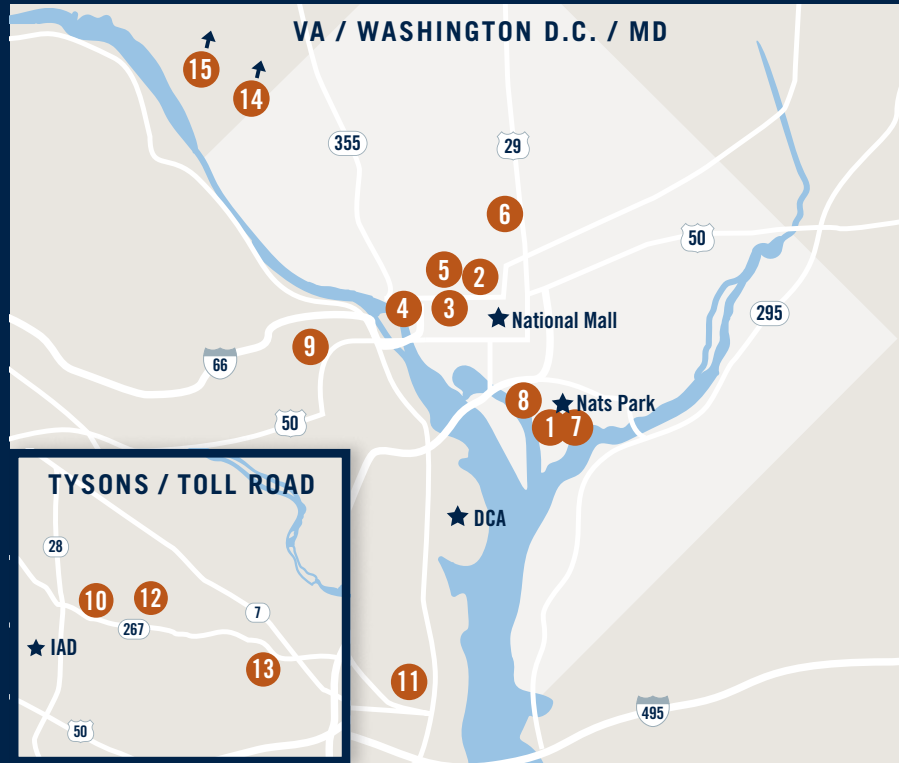

Opportunities to connect in the following areas:

WASHINGTON DC:

1. Capitol Riverfront/Ballpark
2. K Street Corridor
3. Foggy Bottom
4. Georgetown
5. Golden Triangle
6. Midtown
7. Navy Yard/Ballpark
8. The Wharf

VIRGINIA:

9. Courthouse
10. Herndon
11. Old Town Alexandria
12. Reston
13. Vienna

MARYLAND:

14. Bethesda
15. Rockville

MRP PASSPORT

WORK WITHOUT
BOUNDARIES

MRP | REALTY
mrprealty.com/passport